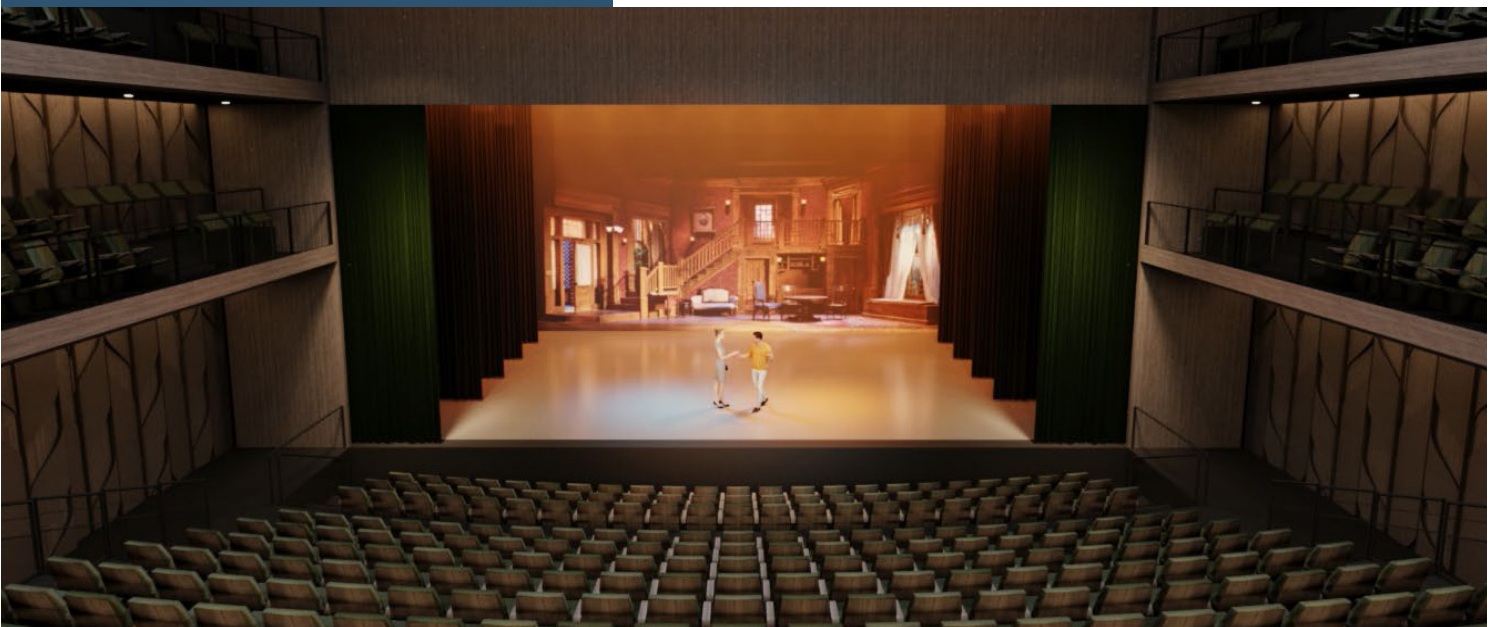

AUDITORIUM

CONFERENCES – EXHIBITIONS – TRADE SHOWS – EXPOS – BANQUETS – SHOWS – CONCERTS

Saltwater's auditorium is the ultimate multi-function space. The black box design is transformable from a traditional 640-seat tiered theatre to a 1000-person standing capacity flat floor exhibition hall.

- Quality tiered seating (345 seats are retractable)
- Excellent sight lines for keynote speakers and plenary sessions
- State-of-the-art audio-visual technology
- Orchestra pit and sub-stage area

AUDITORIUM - BANQUET

500m²

400
SEATED

AUDITORIUM - THEATRE

393m²

640
SEATS

AUDITORIUM - EXHIBITION

500m²

1000
STANDING