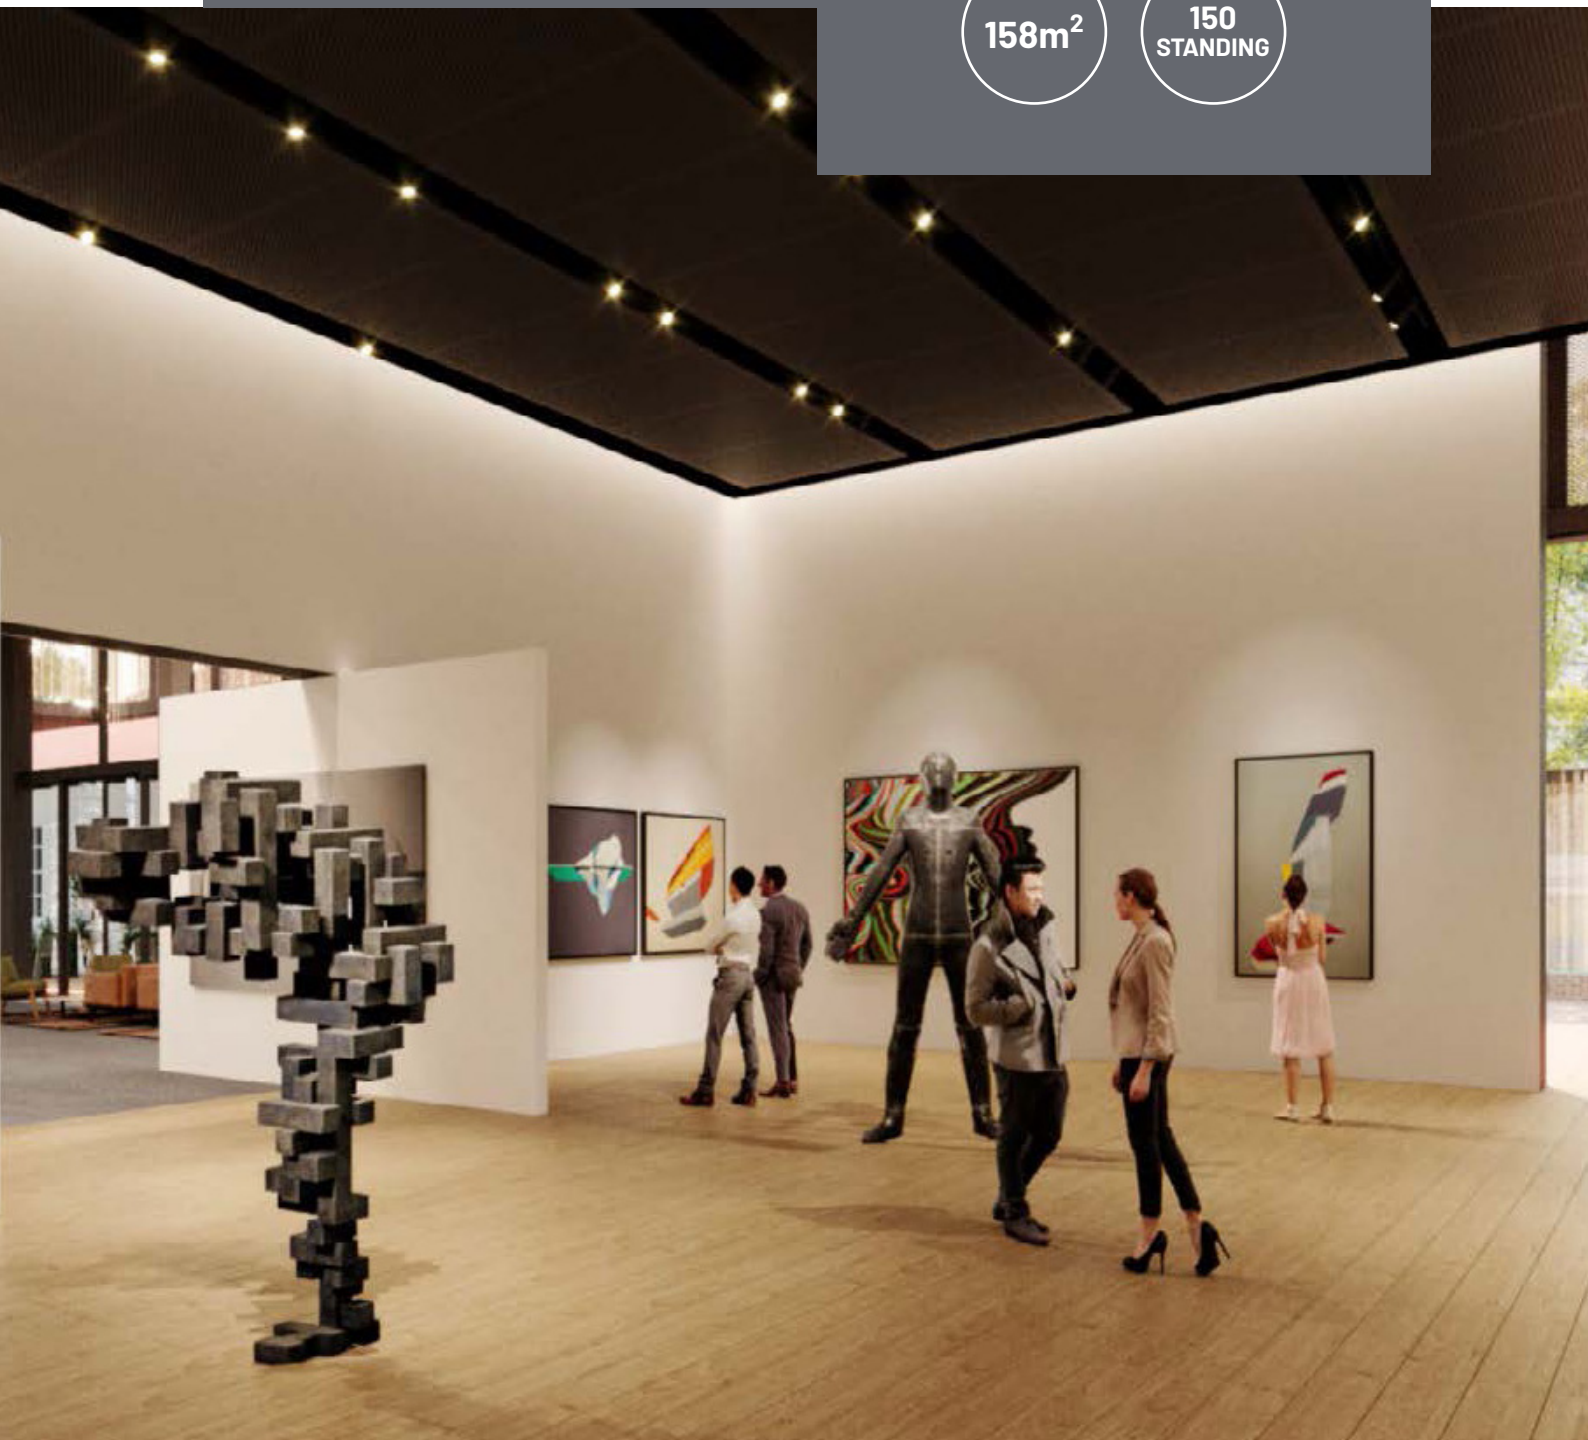

# SALTWATER GALLERY

## ART EXHIBITIONS - EVENTS

Saltwater Gallery will showcase ever-changing exciting exhibitions by talented local, national and international artists.

This A-Class gallery has been expertly designed as a secure, versatile and elegant setting to display an exceptional array of works and fragile artefacts.

Fitted with high-tech lighting, temperature controls, security surveillance and a black box for audio-visual works, Saltwater Gallery is an adaptable white space with moveable walls that can open to the foyer to increase the size of an event space.

# AUDITORIUM

CONFERENCES – EXHIBITIONS – TRADE SHOWS – EXPOS – BANQUETS – SHOWS – CONCERTS

Saltwater's auditorium is the ultimate multi-function space. The black box design is transformable from a traditional 640-seat tiered theatre to a 1000-person standing capacity flat floor exhibition hall.