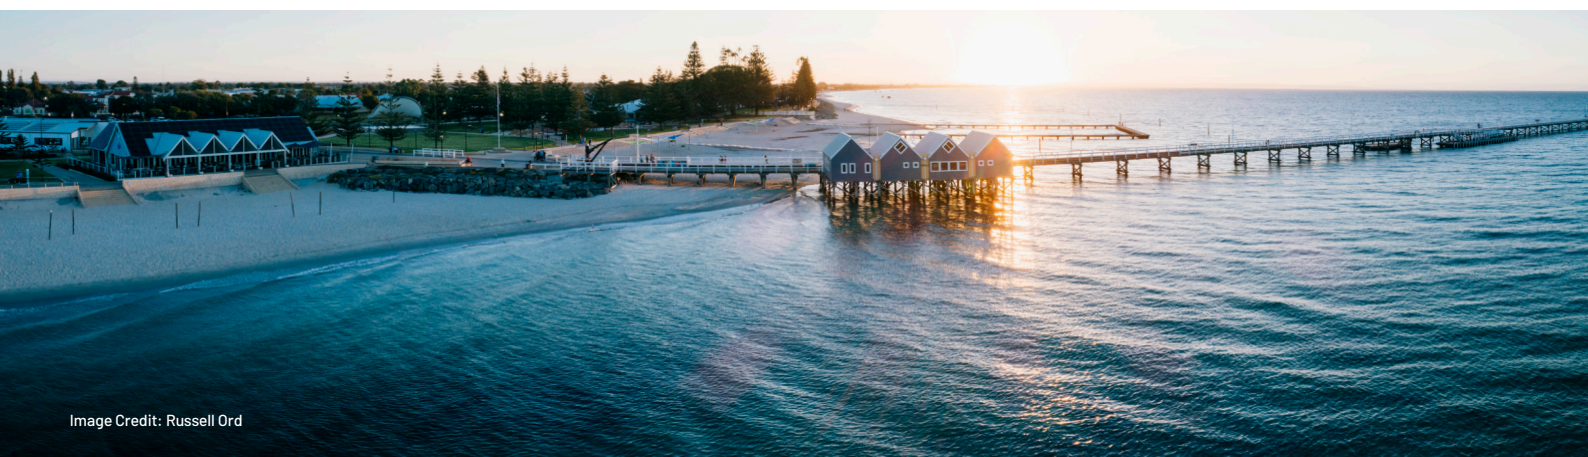

# BUSSELTON

Saltwater Busselton is Australia's newest convention centre and performing arts venue.

This sophisticated, multi-purpose venue has been masterfully designed to host business events, entertainment and exhibitions over three levels of easily convertible, contemporary spaces.

Situated in the CBD, Saltwater is just a short stroll from the iconic Busselton Jetty and the Foreshore Precinct's premium accommodation, restaurants, bars and attractions.

## ***BUSSELTON***

Renowned as the Events Capital of Western Australia, Busselton is a flourishing coastal destination in the heart of the magnificent Margaret River Wine Region.

Busselton is a beautiful seaside resort town with a wide range of accommodation, fine wine, quality produce, cultural experiences, fascinating history,

inspired art, world-class attractions, towering tuart forests, flora and fauna just waiting to be discovered.

Naturally, there are plenty of opportunities for delegates to combine business and pleasure here in the world-renowned Margaret River Region.