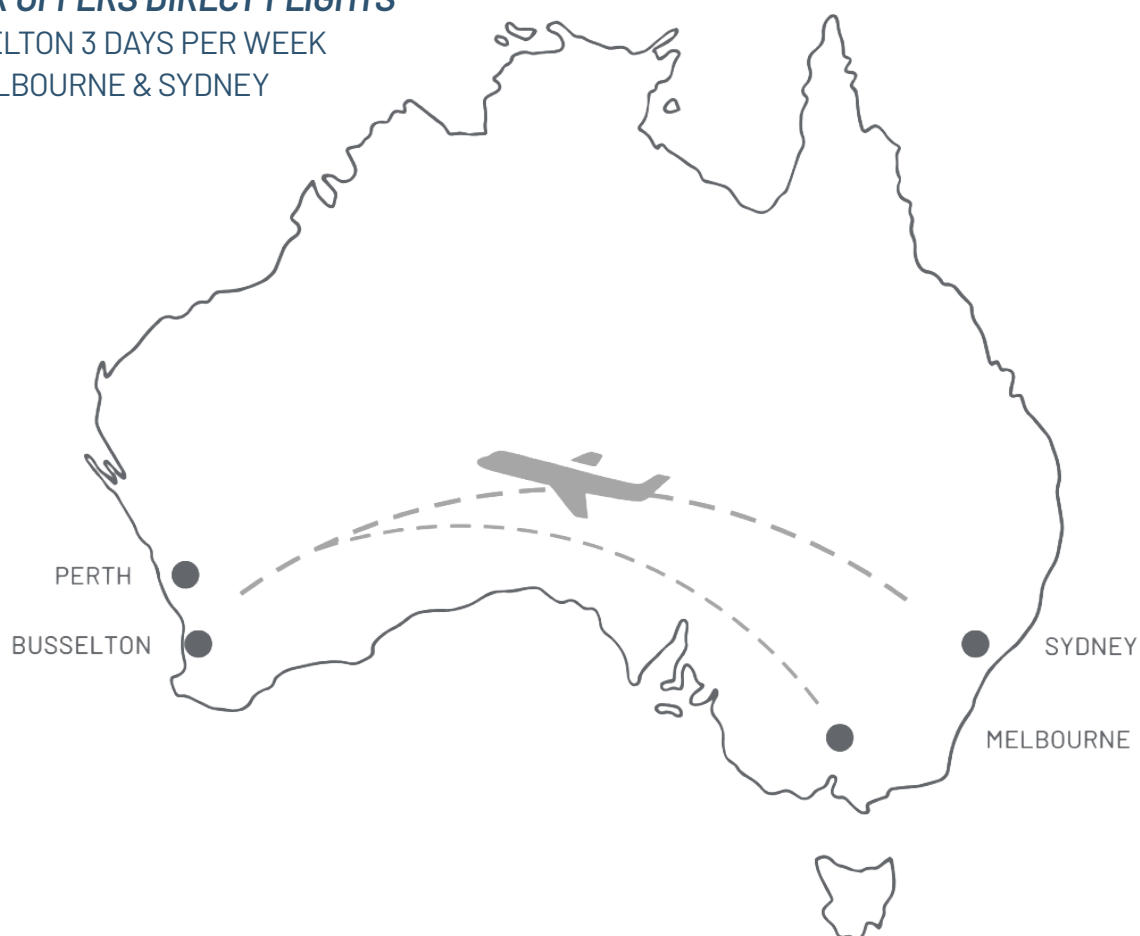

DESTINATION

Located two and a half hours' drive south of Perth and accessible from the east coast via direct flights from Sydney and Melbourne, Busselton is perfectly positioned to attract large national conferences, trade shows and exhibitions.

Busselton is the natural destination for your next event... We can't wait to host you.

JETSTAR OFFERS DIRECT FLIGHTS

TO BUSSELTON 3 DAYS PER WEEK
FROM MELBOURNE & SYDNEY

TRANSPORT & TOURS

The regional tourism industry is well-established and award-winning tour and transport operators are ready and waiting to help delegates explore the region's breathtaking landscapes, stunning cellar doors and amazing attractions. Ask us for tailored recommendations for pre and post touring options, team building activities and incentive ideas.

LOCAL DINING

Situated between the Busselton CBD and the Foreshore Precinct, there's a variety of excellent restaurants, cafes and bars in close proximity to Saltwater serving delicious dishes showcasing regional flavours. Nearby fine dining restaurants offer excellent alternatives for off-site events.